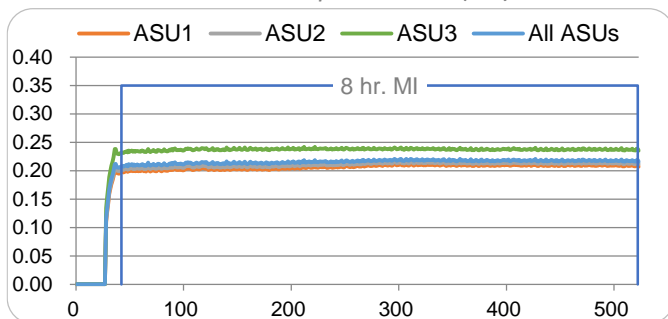

SUSTAIN Response Time (ms)