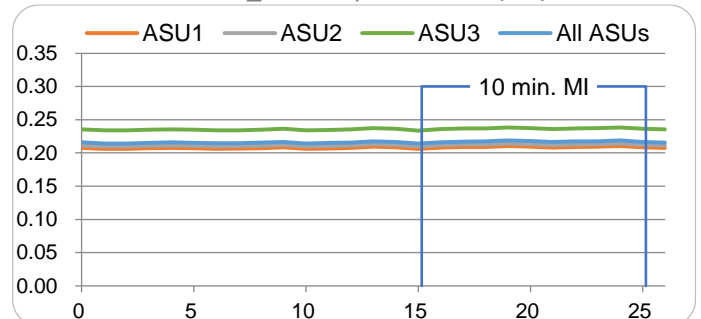

Priced Storage Configuration Summary

- 64 Mellanox CX624106AN-CDAT 100 Gb 2-port
- 1 ExponTech WDS V3
- 32 Storage Nodes
- 4,096 GB Total Cache
- 64 100 Gbps Total Front-End Ports
- 192 Total Storage Devices (400 GB NVMe)
- 2 H3C 100 Gbps Ethernet Switches
- 68 Total RUs

RAMPD Average Response Time (ms) vs. IOPS

SUSTAIN Response Time (ms)

RAMPD_100 Response Time (ms)

SPC Benchmark 1™ Specification Revision **v3.10.0**
SPC Benchmark 1™ Workload Generator Revision **v3.0.2**