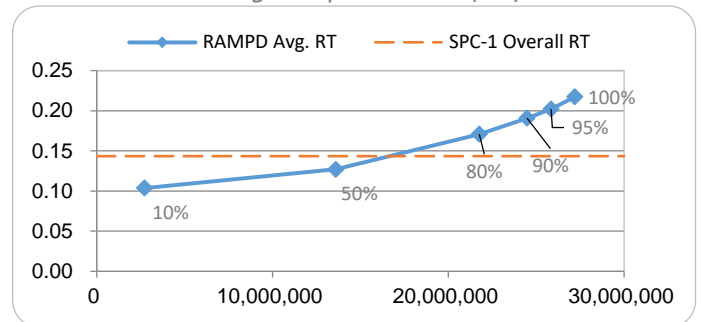

ExponTech WDS V3

SPC-1 IOPS™	27,201,325	SPC-1 Price Performance	$43.74/SPC-1 KIOPS™
SPC-1 IOPS Response Time	0.217 ms	SPC-1 Total System Price	$1,189,577.99
SPC-1 Overall Response Time	0.144 ms	SPC-1 Overall Discount	65.08%
		Currency / Target Country	USD / China
		Availability Date	July 24, 2023

Extensions

☆ SPC-1 Data Reduction	NA
☆ SPC-1 Encryption	NA
☆ SPC-1 NDU	NA
☆ SPC-1 Synchronous Replication	NA
☆ SPC-1 Snapshot	NA

Storage Metrics

SPC-1 Data Protection Level	Protected 2
SPC-1 Physical Storage Capacity	76,816 GB
SPC-1 ASU Capacity	27,493 GB
SPC-1 ASU Price	$43.27/GB

Priced Storage Configuration Summary

- 64 Mellanox CX624106AN-CDAT 100 Gb 2-port
- 1 ExponTech WDS V3
- 32 Storage Nodes
- 4,096 GB Total Cache
- 64 100 Gbps Total Front-End Ports
- 192 Total Storage Devices (400 GB NVMe)
- 2 H3C 100 Gbps Ethernet Switches
- 68 Total RUs

RAMPD Average Response Time (ms) vs. IOPS